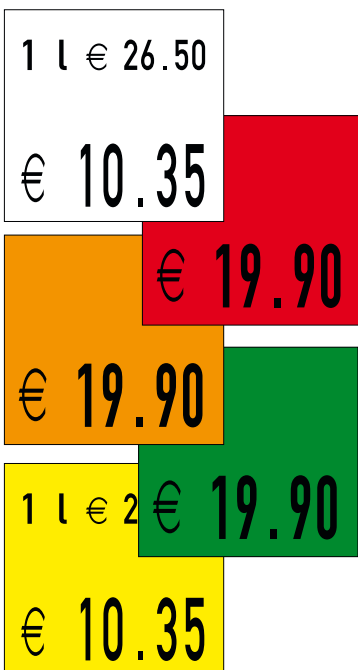

■ Art. no.: 8558100	white	1.1	removable
■ Art. no.: 8552101	white	2	permanent
■ Art. no.: 9191400	white	3	textile
■ Art. no.: 9191460	white	4	super permanent
■ Art. no.: 9214688	white	5	deepfreeze
■ Art. no.: 9005260	fluor red	1.1	removable
■ Art. no.: 8552121	fluor red	2	permanent
■ Art. no.: 9215624	fluor red	4	super permanent
■ Art. no.: 9214690	fluor red	5	deepfreeze
■ Art. no.: 9197318	fluor orange	1.1	removable
■ Art. no.: 8552122	fluor orange	2	permanent
■ Art. no.: 9191521	fluor orange	4	super permanent
■ Art. no.: 9214689	fluor orange	5	deepfreeze
■ Art. no.: 9162887	fluor yellow	1.1	removable
■ Art. no.: 9214686	fluor yellow	2	permanent
■ Art. no.: 9210573	fluor yellow	4	super permanent
■ Art. no.: 9145968	fluor yellow	5	deepfreeze
■ Art. no.: 9189624	fluor green	1.1	removable
■ Art. no.: 8552124	fluor green	2	permanent
■ Art. no.: 9144070	fluor green	4	super permanent
■ Art. no.: 9183233	fluor green	5	deepfreeze