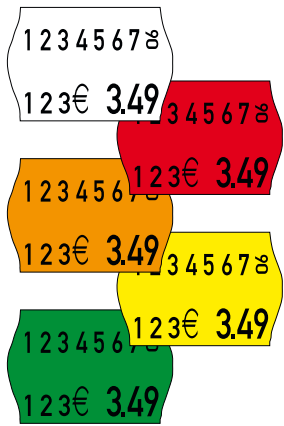

METO STANDARD LABELS

METO Standard Labels

METO EAGLE® M

METO ProLine M (model before 01/2011)

22 x 16 mm wavy edge, 1.200 labels per roll, 42 rolls per box

■ Art. no.: 9143462	white	1.1	removable
■ Art. no.: 8582101	white	2	permanent
■ Art. no.: 9406011	white	3	textile
■ Art. no.: 9406012	white	4	super permanent
■ Art. no.: 9214678	white	5	deepfreeze
■ Art. no.: 9297121	fluor red	1.1	removable
■ Art. no.: 9214677	fluor red	2	permanent
■ Art. no.: on request	fluor red	4	super permanent
■ Art. no.: 9214679	fluor red	5	deepfreeze
■ Art. no.: 9226867	fluor orange	1.1	removable
■ Art. no.: 9164027	fluor orange	2	permanent
■ Art. no.: on request	fluor orange	4	super permanent
■ Art. no.: 9167551	fluor orange	5	deepfreeze
■ Art. no.: 9454122	fluor yellow	1.1	removable
■ Art. no.: 9214675	fluor yellow	2	permanent
■ Art. no.: 9003955	fluor yellow	4	super permanent
■ Art. no.: 9214680	fluor yellow	5	deepfreeze
■ Art. no.: 9454124	fluor green	1.1	removable
■ Art. no.: 9293807	fluor green	2	permanent
■ Art. no.: 9454096	fluor green	4	super permanent
■ Art. no.: 9434220	fluor green	5	deepfreeze