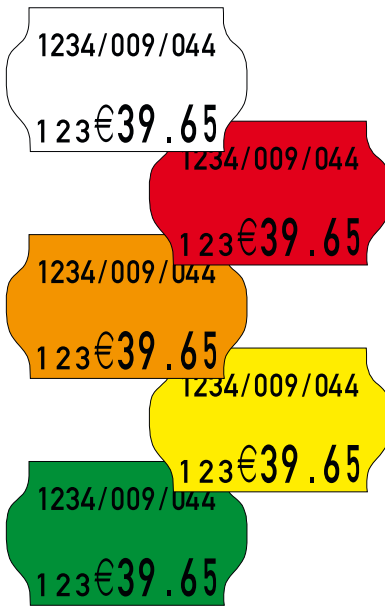

METO STANDARD LABELS

METO Standard Labels

METO EAGLE® L

METO ProLine L (model before 01/2013)

32 x 19 mm wavy edge, 1.000 labels per roll, 30 rolls per box

■ Art. no.: 8548100	white	1.1	removable
■ Art. no.: 8542100	white	2	permanent
■ Art. no.: 8543100	white	3	textile
■ Art. no.: 8544100	white	4	super permanent
■ Art. no.: 8547100	white	5	deepfreeze
■ Art. no.: 9158154	fluor red	1.1	removable
■ Art. no.: 9214650	fluor red	2	permanent
■ Art. no.: 9163665	fluor red	4	super permanent
■ Art. no.: 9183004	fluor red	5	deepfreeze
■ Art. no.: 9173177	fluor orange	1.1	removable
■ Art. no.: 8542128	fluor orange	2	permanent
■ Art. no.: 9189535	fluor orange	4	super permanent
■ Art. no.: 8546128	fluor orange	5	deepfreeze
■ Art. no.: 9182669	fluor yellow	1.1	removable
■ Art. no.: 9189368	fluor yellow	2	permanent
■ Art. no.: 9234315	fluor yellow	4	super permanent
■ Art. no.: 9214698	fluor yellow	5	deepfreeze
■ Art. no.: 9400096	fluor green	1.1	removable
■ Art. no.: 8542129	fluor green	2	permanent
■ Art. no.: 9136719	fluor green	4	super permanent
■ Art. no.: 9182945	fluor green	5	deepfreeze