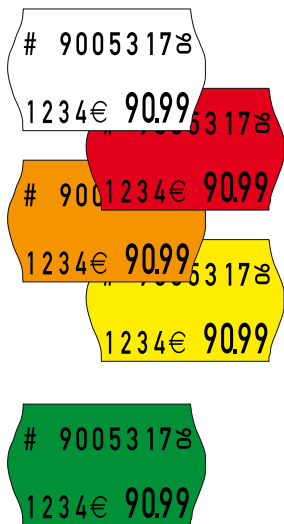

METO STANDARD LABELS

METO Standard Labels

METO EAGLE® M

METO ProLine M (model before 01/2011)

22 x 16 mm wavy edge, 1.200 labels per roll, 42 rolls per box

■ Art. no.: 9143462	white	1.1	removable
■ Art. no.: 8582101	white	2	permanent
■ Art. no.: 9406011	white	3	textile
■ Art. no.: 9406012	white	4	super permanent
■ Art. no.: 9214678	white	5	deepfreeze
■ Art. no.: 9297121	fluor red	1.1	removable
■ Art. no.: 9214677	fluor red	2	permanent
■ Art. no.: on request	fluor red	4	super permanent
■ Art. no.: 9214679	fluor red	5	deepfreeze
■ Art. no.: 9226867	fluor orange	1.1	removable
■ Art. no.: 9164027	fluor orange	2	permanent
■ Art. no.: on request	fluor orange	4	super permanent
■ Art. no.: 9167551	fluor orange	5	deepfreeze
■ Art. no.: 9454122	fluor yellow	1.1	removable
■ Art. no.: 9214675	fluor yellow	2	permanent
■ Art. no.: 9003955	fluor yellow	4	super permanent
■ Art. no.: 9214680	fluor yellow	5	deepfreeze
■ Art. no.: 9454124	fluor green	1.1	removable
■ Art. no.: 9293807	fluor green	2	permanent
■ Art. no.: 9454096	fluor green	4	super permanent
■ Art. no.: 9434220	fluor green	5	deepfreeze