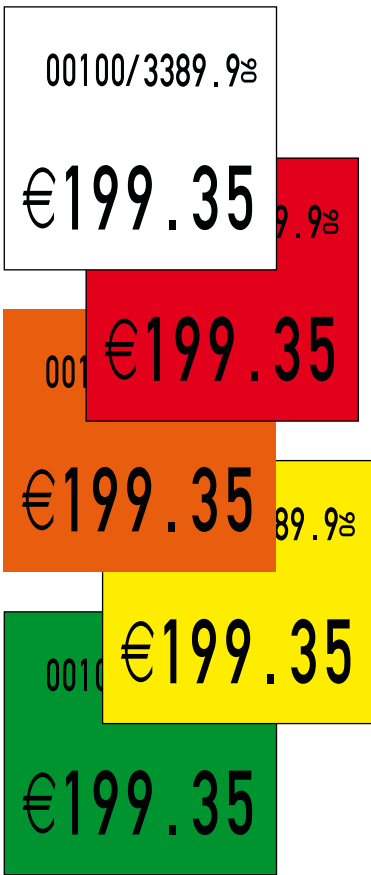

METO STANDARD LABELS

METO Standard Labels

METO ProLine XXL

36 x 35 mm wavy edge, 500 labels per roll, 24 rolls per box

■ Art. no.: 9194556	white	1.1	removable
■ Art. no.: 9005133	white	2	permanent
■ Art. no.: 9296507	white	3	textile
■ Art. no.: 9171544	white	4	super permanent
■ Art. no.: 9214713	white	5	deepfreeze
■ Art. no.: on request	fluor red	1.1	removable
■ Art. no.: 9214711	fluor red	2	permanent
■ Art. no.: 9454125	fluor red	4	super permanent
■ Art. no.: 9214714	fluor red	5	deepfreeze
■ Art. no.: 9195947	fluor orange	1.1	removable
■ Art. no.: 9214728	fluor orange	2	permanent
■ Art. no.: on request	fluor orange	4	super permanent
■ Art. no.: 9214730	fluor orange	5	deepfreeze
■ Art. no.: 9281719	fluor yellow	1.1	removable
■ Art. no.: 9214729	fluor yellow	2	permanent
■ Art. no.: 9454126	fluor yellow	4	super permanent
■ Art. no.: 9209104	fluor yellow	5	deepfreeze
■ Art. no.: on request	fluor green	1.1	removable
■ Art. no.: 9214712	fluor green	2	permanent
■ Art. no.: on request	fluor green	4	super permanent
■ Art. no.: on request	fluor green	5	deepfreeze