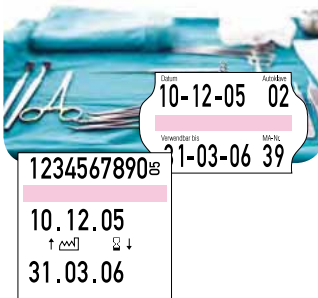

METO as a multinational supplier and manufacturer of labeling products, provides labeling solutions for any size of supply chain from point of manufacture to the end user.

An easy way to manage your stock rotation system, tracking and organizing your food inventory with Meto shelf-life labeling.